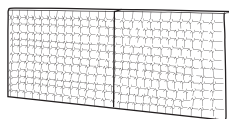

bed 160 x 200 high headboard high feet

DIMENSIONS

H 1190 - mm
W 1780 - mm
L 2350 - mm
SH 420 - mm

bed 180 x 200 low headboard low feet

DIMENSIONS

H 790 - mm
W 1980 - mm
L 2350 - mm
SH 270 - mm

bed 180 x 200 high headboard high feet

DIMENSIONS

H 1190 - mm
W 1980 - mm
L 2350 - mm
SH 420 - mm

bed 193,04 x 203,2 (king size) low headboard low feet

DIMENSIONS

H 790 - mm
W 2110 - mm
L 2382 - mm
SH 270 - mm

bed 193,04 x 203,2 (king size) high headboard high feet

DIMENSIONS

H 1190 - mm
W 2110 - mm
L 2382 - mm
SH 420 - mm

low headboard

DIMENSIONS

H 900 - mm
W 2000 - mm
E 100 - mm

low headboard

DIMENSIONS

H 900 - mm
W 2200 - mm
E 100 - mm

high headboard

DIMENSIONS

H 1300 - mm
W 2160 - mm
E 100 - mm

high headboard 2 parts

DIMENSIONS

H 1300 - mm
W 2860 - mm
E 100 - mm

bedside table

DIMENSIONS