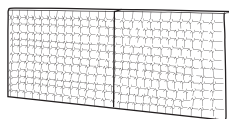

H 790 - mm
W 1780 - mm
L 2350 - mm
SH 270 - mm

bed 160 x 200 high headboard high feet

DIMENSIONS

H 1190 - mm
W 1780 - mm
L 2350 - mm
SH 420 - mm

bed 180 x 200 low headboard low feet

DIMENSIONS

H 790 - mm
W 1980 - mm
L 2350 - mm
SH 270 - mm

bed 180 x 200 high headboard high feet

DIMENSIONS

H 1190 - mm
W 1980 - mm
L 2350 - mm
SH 420 - mm

bed 193,04 x 203,2 (king size) low headboard low feet

DIMENSIONS

H 790 - mm
W 2110 - mm
L 2382 - mm
SH 270 - mm

bed 193,04 x 203,2 (king size) high headboard high feet

DIMENSIONS

H 1190 - mm
W 2110 - mm
L 2382 - mm
SH 420 - mm

low headboard

DIMENSIONS

H 900 - mm
W 2000 - mm
E 100 - mm

low headboard

DIMENSIONS

H 900 - mm
W 2200 - mm
E 100 - mm

high headboard

DIMENSIONS

H 1300 - mm
W 2160 - mm
E 100 - mm

high headboard 2 parts

DIMENSIONS

H 1300 - mm
W 2860 - mm
E 100 - mm

bedside table